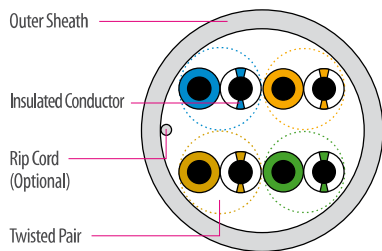

UTP-E-CSG-E1VL-M 0.5X004P/##

Category 5e U/UTP Cable 4 Pair

Description

- Cable diameter : 4.5 mm
- Supports Fast Ethernet, Gigabit Ethernet, 155 Mb/s, Multimedia
- All accepted design for global commercial network installation
- Simplified structured cabling solution preserving long-term network investment
- Electrical performances comply with ANSI/TIA-568-C.2
- Specialized print legend contains footage marking from 1000 to 0 metric from 305 to 0 and dual marking footage and metric
- RoHS compliant
- Qualifies for the LS 25-Year Extended Product Warranty and Applications Assurance when included as part of a registered LS Category 5e Channel

Category 5e U/UTP Cable 4 Pair

Part Number

	Product Number	Description	Length	Package
PVC	UTP-E-C5G-E1VL-X 0.5X004P/WH	Category 5E U/UTP 4-Pair Cable, CMX rated, White color	1000 ft (305m)	Reelx/RIB
	UTP-E-C5G-E1VL-X 0.5X004P/GY	Category 5E U/UTP 4-Pair Cable, CMX rated, Gray color	1000 ft (305m)	Reelx/RIB
	UTP-E-C5G-E1VL-X 0.5X004P/BL	Category 5E U/UTP 4-Pair Cable, CMX rated, Blue color	1000 ft (305m)	Reelx/RIB
	UTP-E-C5G-E1VL-M 0.5X004P/WH	Category 5E U/UTP 4-Pair Cable, CM rated, White color	1000 ft (305m)	Reelx/RIB
	UTP-E-C5G-E1VL-M 0.5X004P/GY	Category 5E U/UTP 4-Pair Cable, CM rated, Gray color	1000 ft (305m)	Reelx/RIB
	UTP-E-C5G-E1VL-M 0.5X004P/BL	Category 5E U/UTP 4-Pair Cable, CM rated, Blue color	1000 ft (305m)	Reelx/RIB